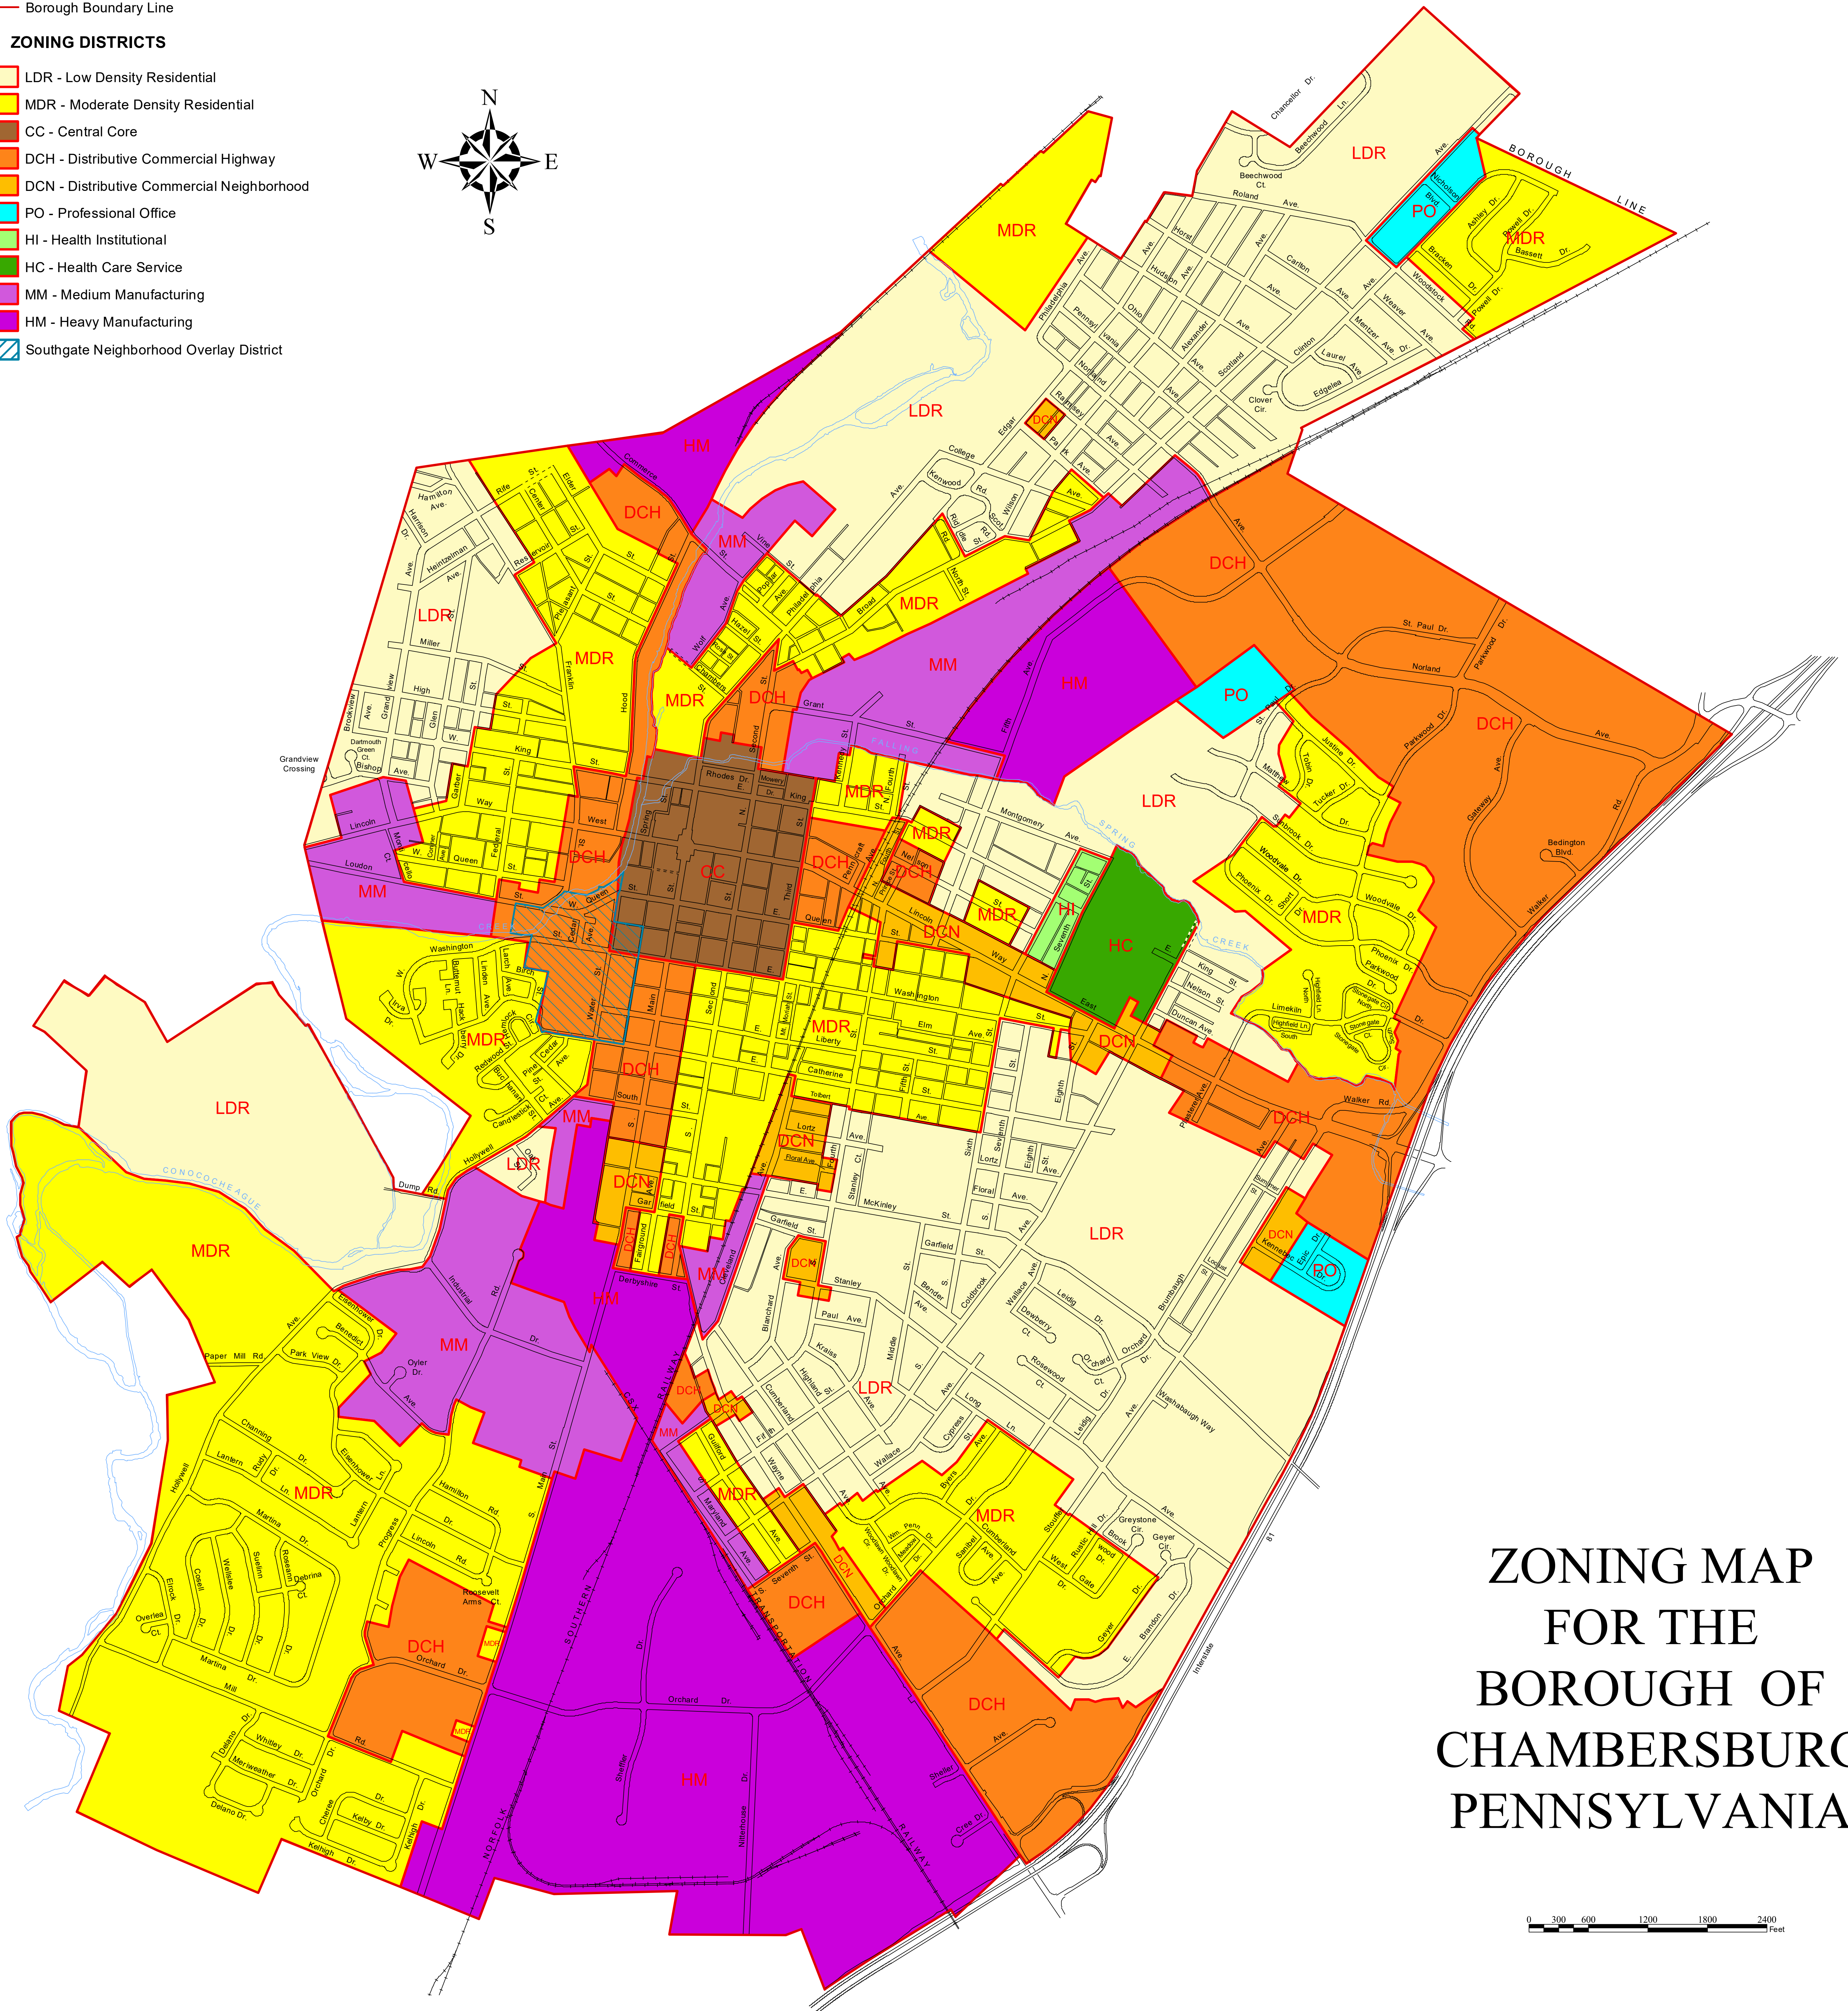

LEGEND

— Borough Boundary Line

ZONING DISTRICTS

- LDR - Low Density Residential
- MDR - Moderate Density Residential
- CC - Central Core
- DCH - Distributive Commercial Highway
- DCN - Distributive Commercial Neighborhood
- PO - Professional Office
- HI - Health Institutional
- HC - Health Care Service
- MM - Medium Manufacturing
- HM - Heavy Manufacturing
- Southgate Neighborhood Overlay District

**ZONING MAP
FOR THE
BOROUGH OF
CHAMBERSBURG
PENNSYLVANIA**